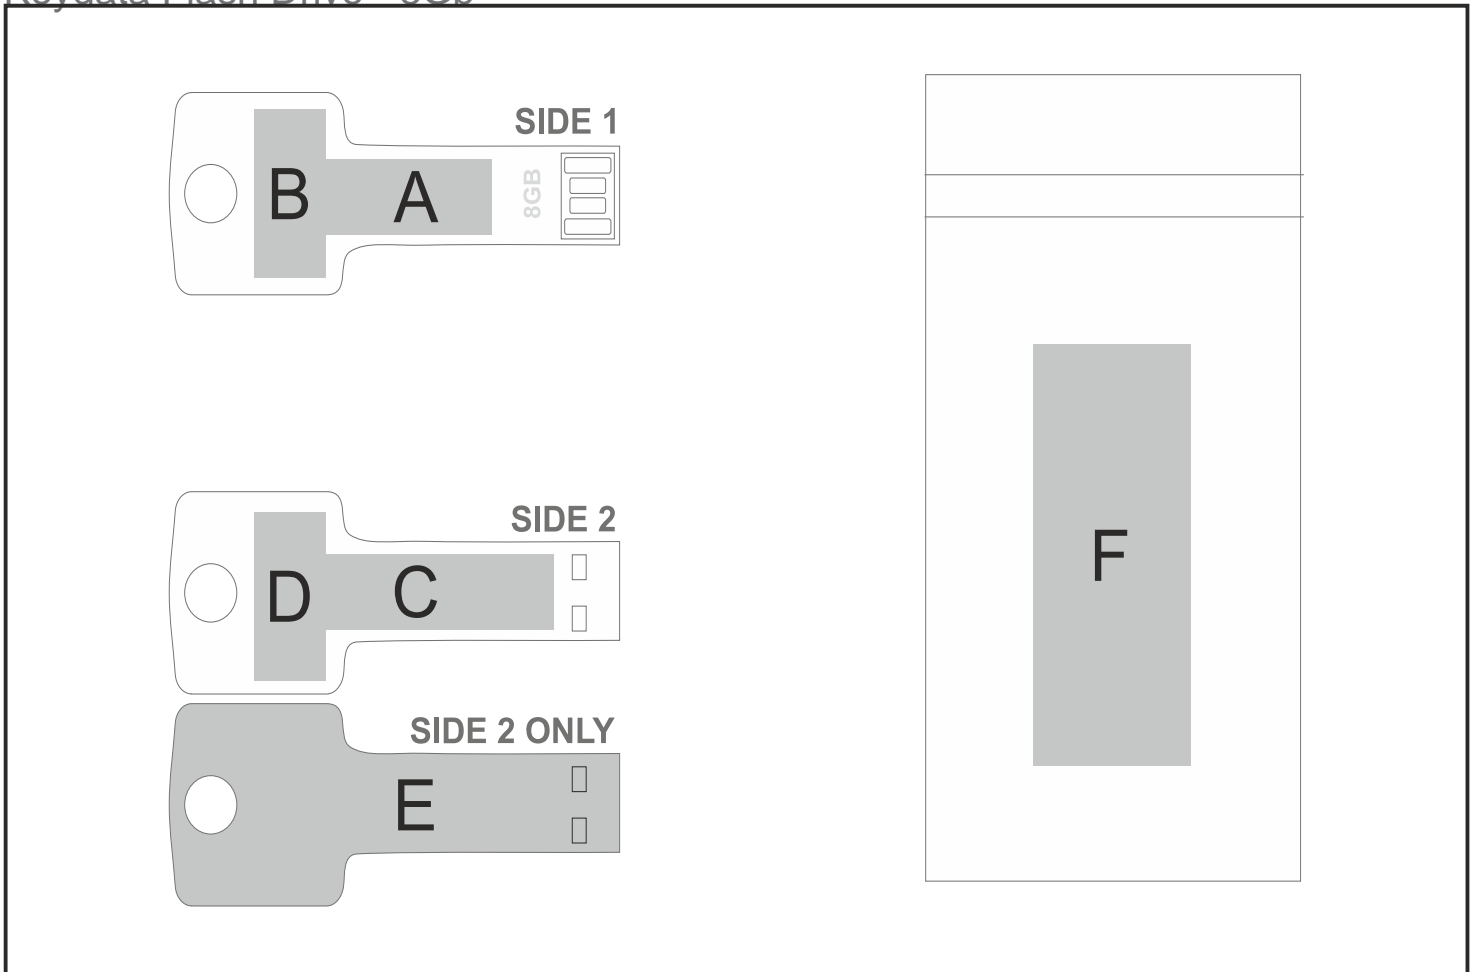

# GF-AM-682-B

Keydata Flash Drive - 8Gb

## Need to know:

- **Laser Colour:** POS A, B, D, E - Gold

- - **NB:** Inclusive Branding is NOT applicable to Items marked as Reduced to Clear.

## Branding Options:

Position	Branding Method (Branding Code)	No. of Colours	Dimension
A	Laser Engraving (LB)	N/A	25mm wide x 9mm high
A	Pad Printing (PB)	4 Colours	25mm wide x 9mm high
B	Laser Engraving (LB)	N/A	20mm wide x 9mm high
B	Pad Printing (PB)	4 Colours	20mm wide x 9mm high
C	Laser Engraving (LB)	N/A	35mm wide x 9mm high
C	Pad Printing (PB)	4 Colours	35mm wide x 9mm high

D	Laser Engraving (LB)	N/A	20mm wide x 9mm high
D	Pad Printing (PB)	4 Colours	20mm wide x 9mm high
E	Direct to Print (DP-B)	Full Colour	57mm wide x 24mm high
F	Screen Print (SA)	1 Colour	50mm wide x 20mm high